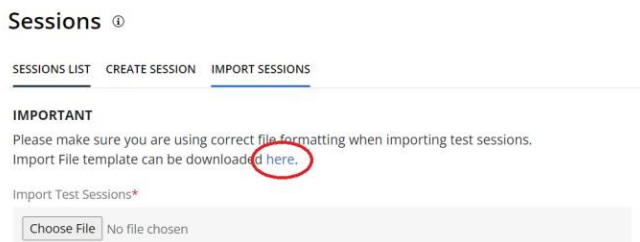

If your test sessions are already captured in a spreadsheet and are ready to import into Pearson Access, go to Step 5.

4. Go to the **IMPORTANT** section and click the **here** link to download the **TestSessionsImportTemplate.csv**. You will populate this template with your test session information.