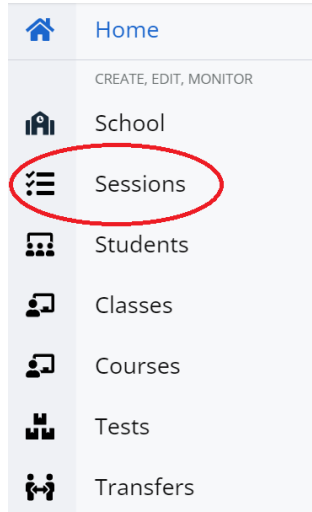

How to Import DoDEA Interim Test Sessions into Pearson Access

1. Log into Pearson Access.
2. In the lefthand main menu select **Sessions**.

3. Select the **IMPORT SESSIONS** tab.

If your test sessions are already captured in a spreadsheet and are ready to import into Pearson Access, go to Step 5.