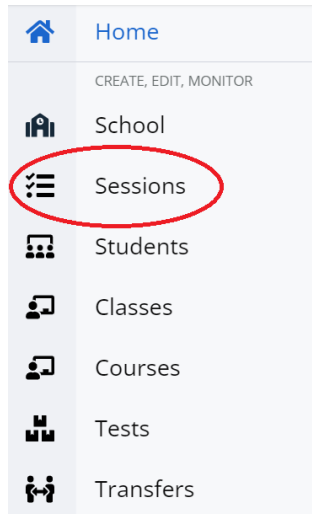

How to Import Test Sessions into Pearson Access

1. Log into Pearson Access.
2. In the lefthand main menu select **Sessions**.

3. Select the **IMPORT SESSIONS** tab.

If your test sessions are already captured in a spreadsheet and are ready to import into Pearson Access, go to Step 5.