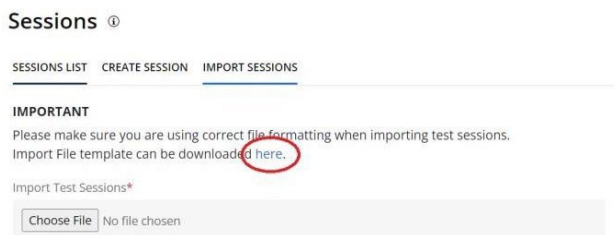

If your test sessions are already captured in a spreadsheet and are ready to import into Pearson Access, go to Step 5.

4. Go to the **IMPORTANT** section and click the **here** link to download the **TestSessionsImportTemplate.csv**. You will populate this template with your test session information.